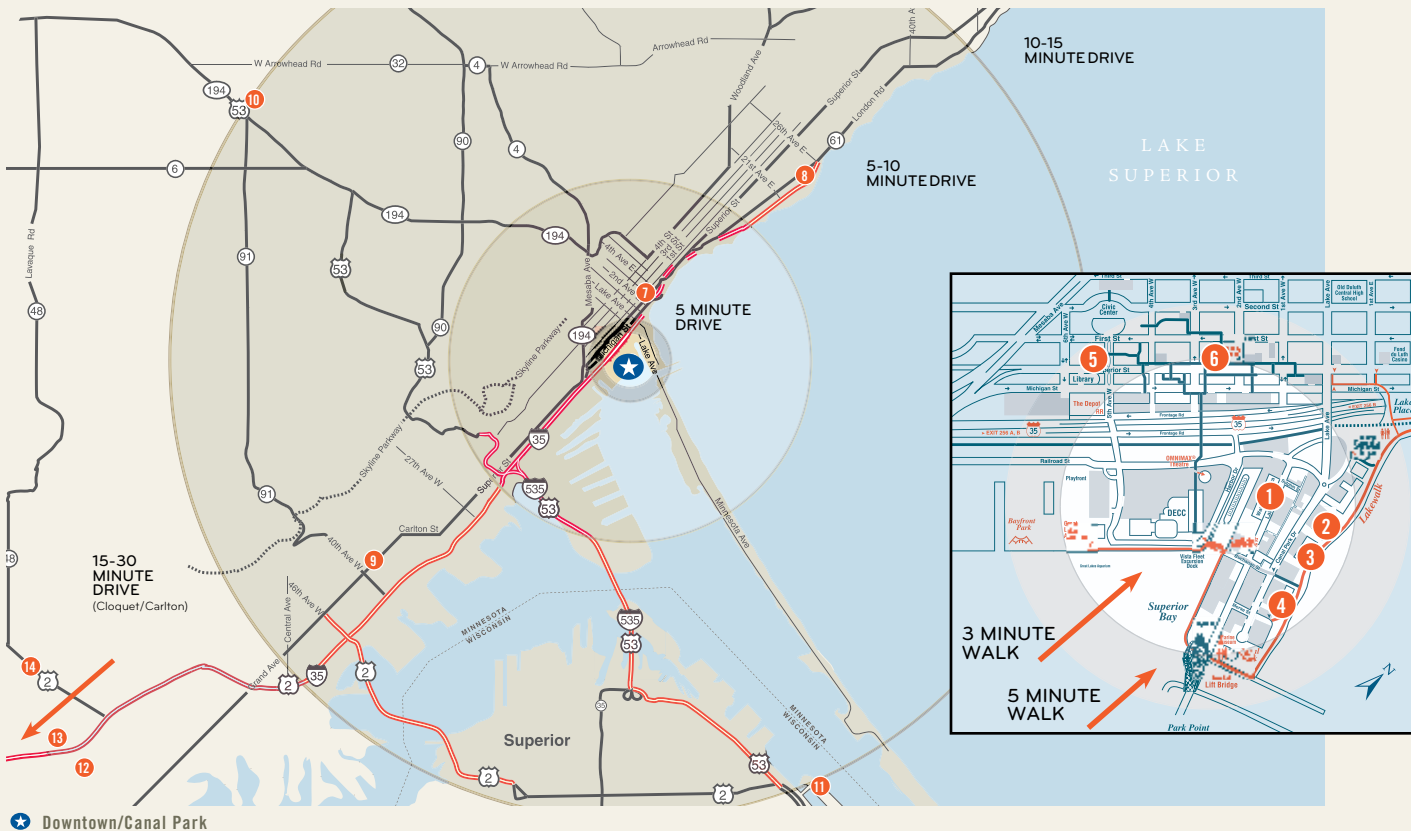

WITH 4,600 HOTEL ROOMS, in and around Duluth, you can stay where you play.

★ Downtown/Canal Park

3 MINUTE WALK

- 1 The Suites at Waterfront Plaza**
325 Lake Avenue South
Duluth, MN 55802
877.766.BOOK (2665)
thesuitesduluth.com
- 2 Hampton Inn**
310 Canal Park Drive
Duluth, MN 55802
800.HAMPTON
hamptoninn.com/hi/duluth
- 3 Inn on Lake Superior**
350 Canal Park Drive
Duluth, MN 55802
218.726.1111
888.668.4352
innonlakesuperior.com
- 4 Comfort Suites**
408 Canal Park Drive
Duluth, MN 55802
218.727.1378
800.517.4000
stayinduluth.com

5 MINUTE WALK

- 5 Radisson Hotel Duluth-Harborview**
505 West Superior Street
Duluth, MN 55802
218.727.8981
radisson.com/duluthmn
- 6 Holiday Inn Hotel & Suites Downtown Waterfront**
200 West First Street
Duluth, MN 55802
218.722.1202
877.410.6687
hiduluth.com

5 MINUTE DRIVE

- 7 Sheraton Duluth Hotel**
301 East Superior Street
Duluth, MN 55802
218.733.5660
sheraton.com/duluth

5-10 MINUTE DRIVE

- 8 Edgewater Resort & Waterpark**
2400 London Road
Duluth, MN 55812
800.777.7925
duluthwaterpark.com
- 9 Comfort Inn West**
3900 West Superior Street
Duluth, MN 55807
218.628.1464
800.228.5150
comfortinn.com
- 10 Country Inn & Suites Duluth North**
4257 Haines Road
Duluth, MN 55811
218.740.4500
countryinns.com/
duluth_north

10-15 MINUTE DRIVE

- 11 Barkers Island Inn Resort & Conference Center**
300 Marina Drive
Superior, WI 54880
715.392.7152
barkersislandinn.com
- 12 Country Inn & Suites Duluth South-Spirit Mountain**
9330 West Skyline Parkway
Duluth, MN 55810
218.628.0668
countryinns.com
- 13 Duluth Spirit Mountain Red Roof Inn**
9315 Westgate Boulevard
Duluth, MN 55810
218.628.3691
duluthredroofinn.com
- 14 AmericInn Hotel & Suites of Duluth/Proctor**
185 Highway 2
Proctor, MN 55810
218.624.1026
800.634.3444
visituduluth.com/americinn